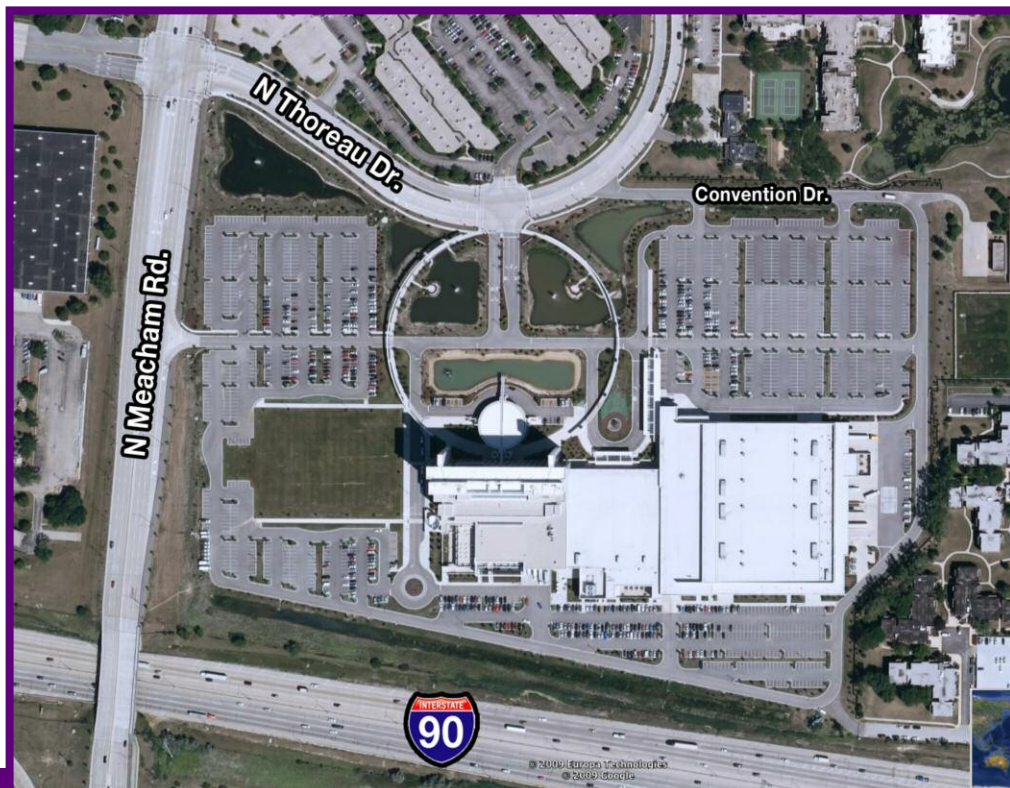

## From O'Hare Airport:

Exit airport and take I-90 (Northwest Tollway) East. Exit on 53 North. Take first exit—Algonquin Road—and turn right/West. Turn left on Thoreau Drive or Meacham Road.

## From the West:

Take I-90 (Northwest Tollway) East. Exit on 53 North. Take first exit—Algonquin Road—and turn right/West. Turn left on Thoreau Drive or Meacham Road.

## From the South:

Take 294 North. Merge on 290 West. Exit on Algonquin Road—and turn right/ West. Turn left on Thoreau Drive or Meacham Road.

## Parking and Drop-off:

To access complimentary parking, enter the Renaissance Schaumburg Hotel and Convention Center (RSHCC) and proceed to the convention center entrance located on the East end of the complex by following the posted signage. If you would like to drop off any passengers before you park, please do so at the entrance facing North and just to the East of the ballroom entrance. Then proceed to the outdoor lot all around the building.